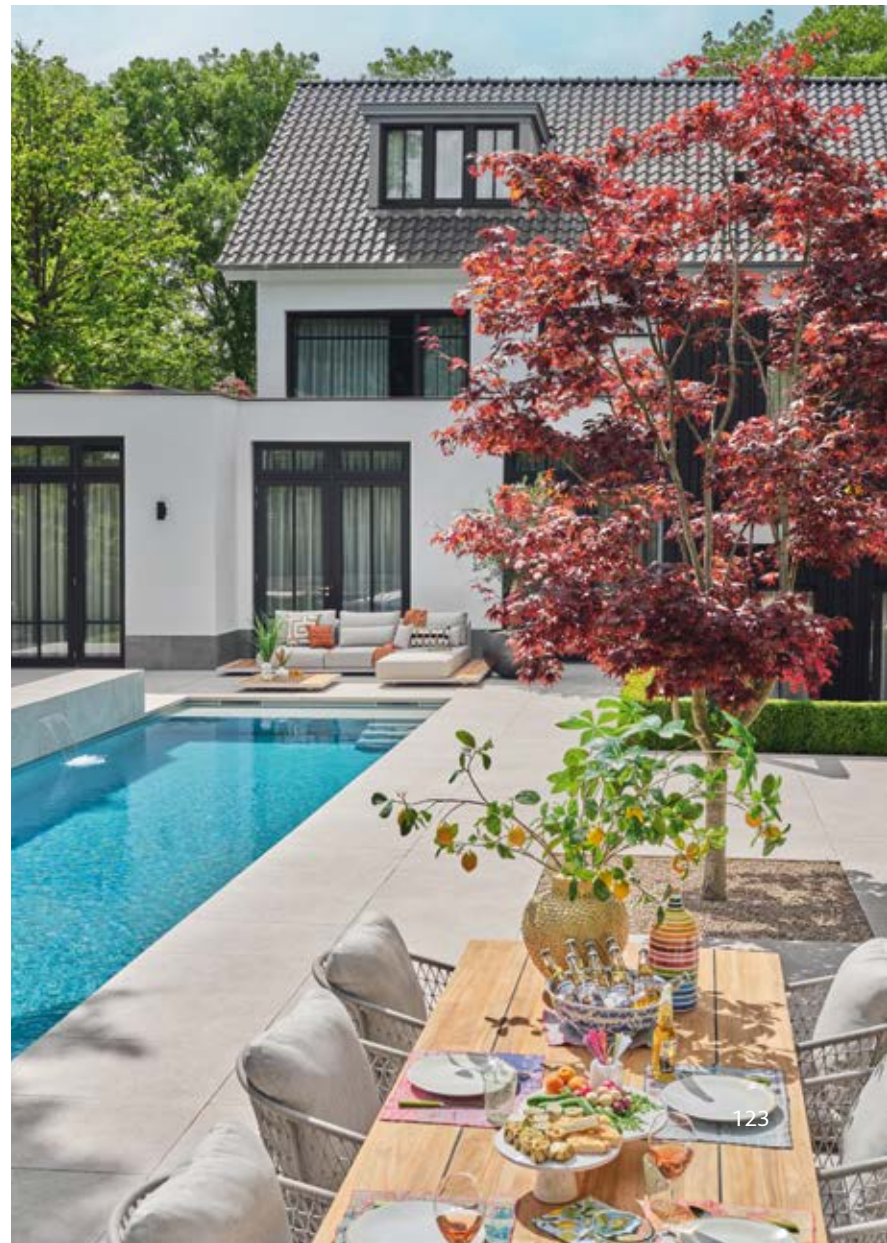

Teak and aluminium complement each other perfectly.

Your lounge set will stand out even more with coated aluminium in the new stylish trend color, camel sand.